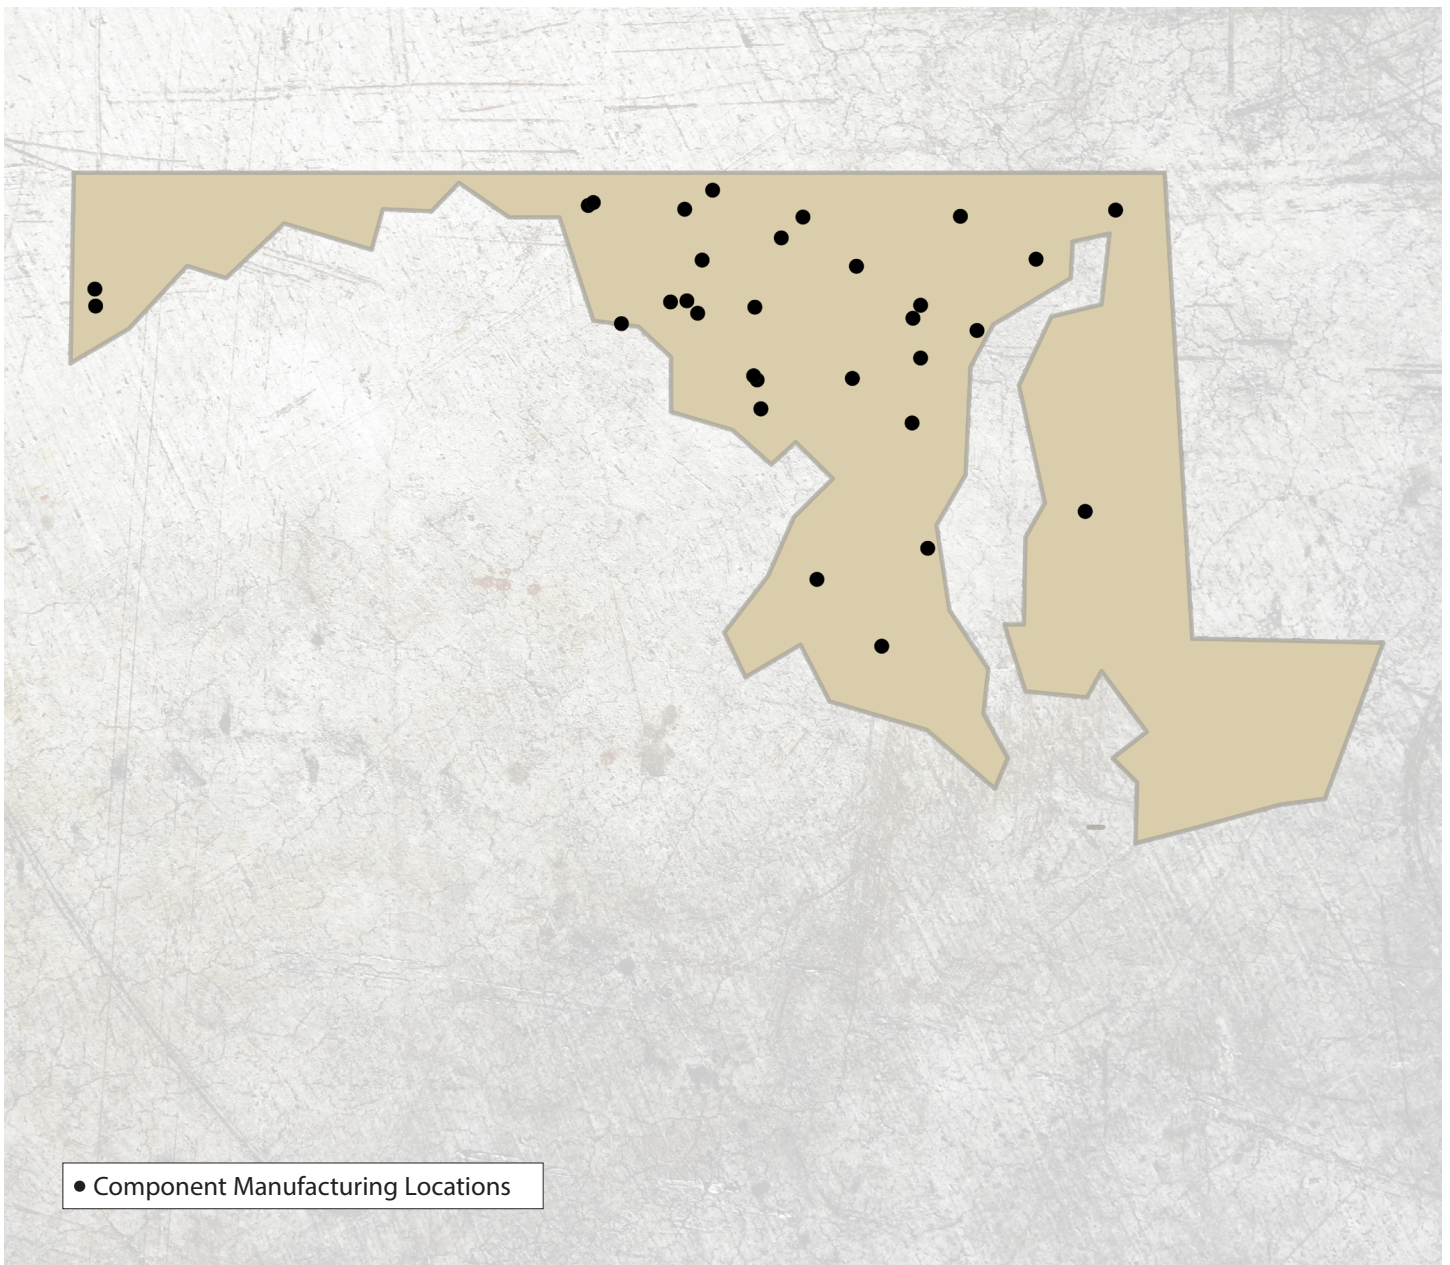

Maryland Component Manufacturers

Number of Locations: 36
Employees: 1,948

Payroll: $52,887,280
Total Sales: $145,568,382

SBCA is a national trade association representing the interests of over 600 wood and steel truss and wall panel manufacturer and supplier members across the United States. Our industry manufactures and distributes products worth more than $6.2 billion annually in sales and provides over 83,000 manufacturing-related jobs.

6300 Enterprise Lane • Madison, WI 53719 • 608-274-4849 • sbcindustry.com • info@sbcindustry.com