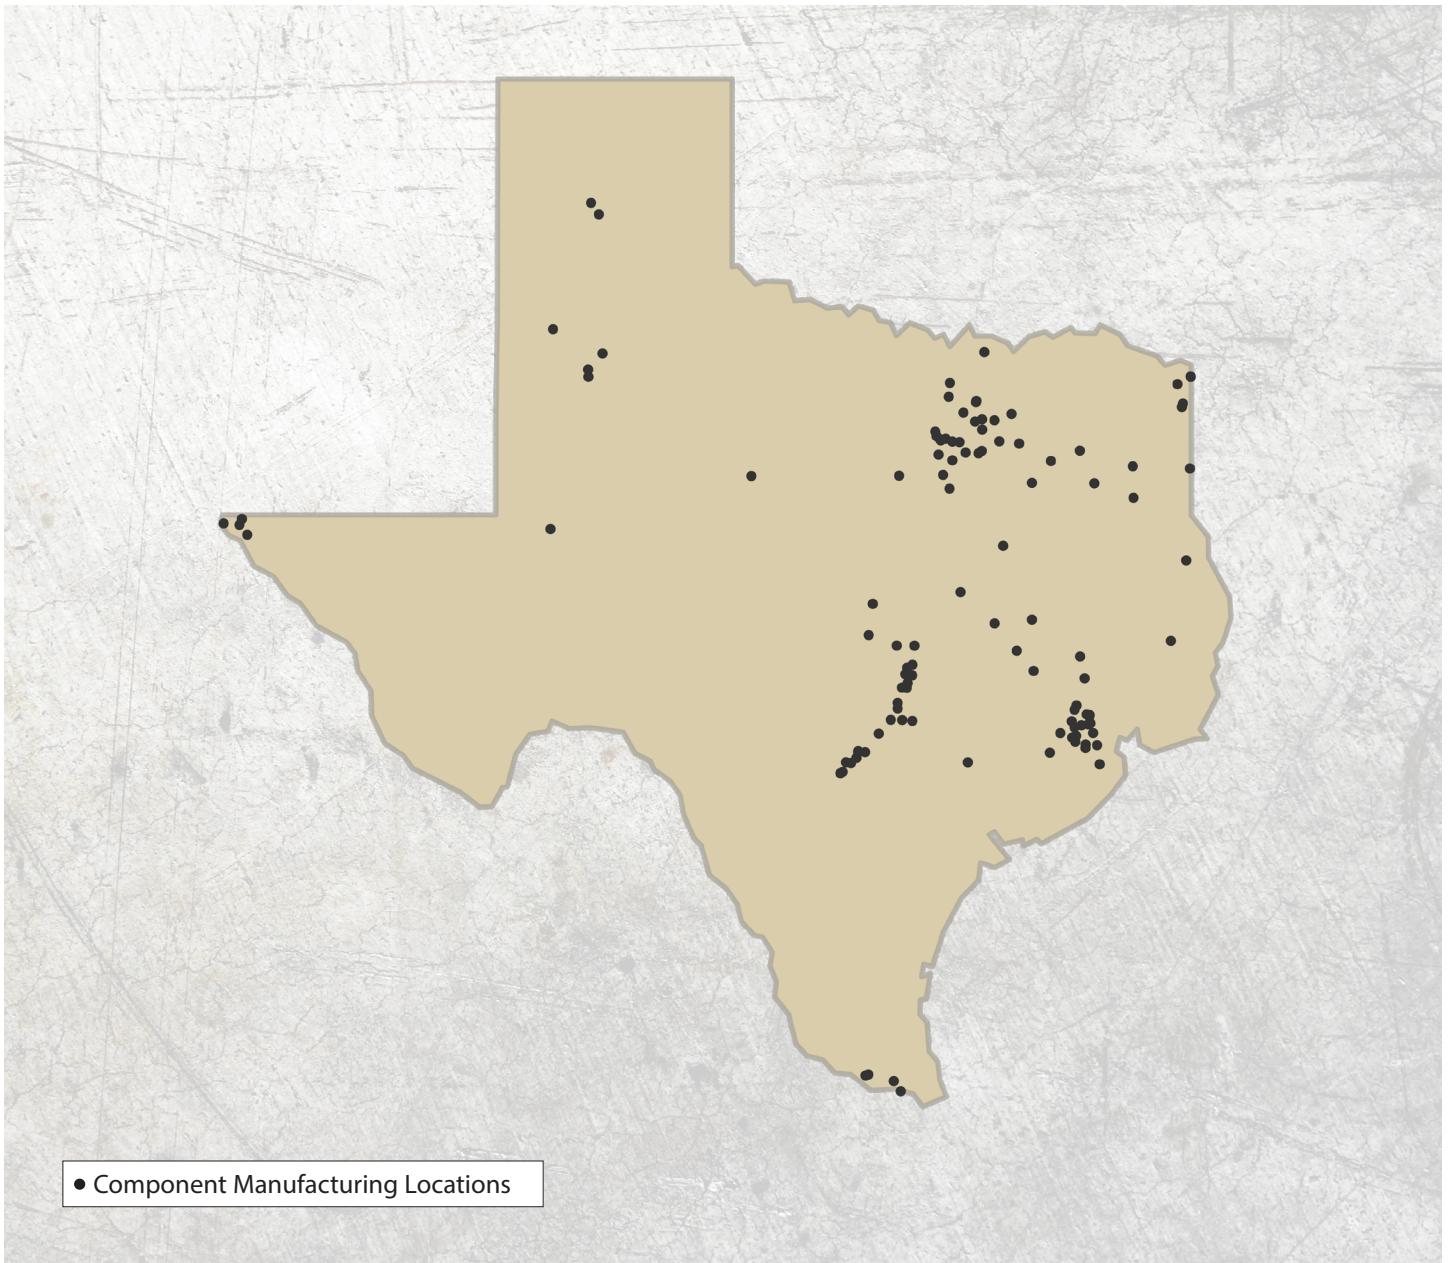

Texas Component Manufacturers

Number of Locations: 119
Employees: 12,987

Payroll: $352,658,992
Total Sales: $970,668,168

SBCA is a national trade association representing the interests of over 600 wood and steel truss and wall panel manufacturer and supplier members across the United States. Our industry manufactures and distributes products worth more than $6.2 billion annually in sales and provides over 83,000 manufacturing-related jobs.

6300 Enterprise Lane • Madison, WI 53719 • 608-274-4849 • sbcindustry.com • info@sbcindustry.com